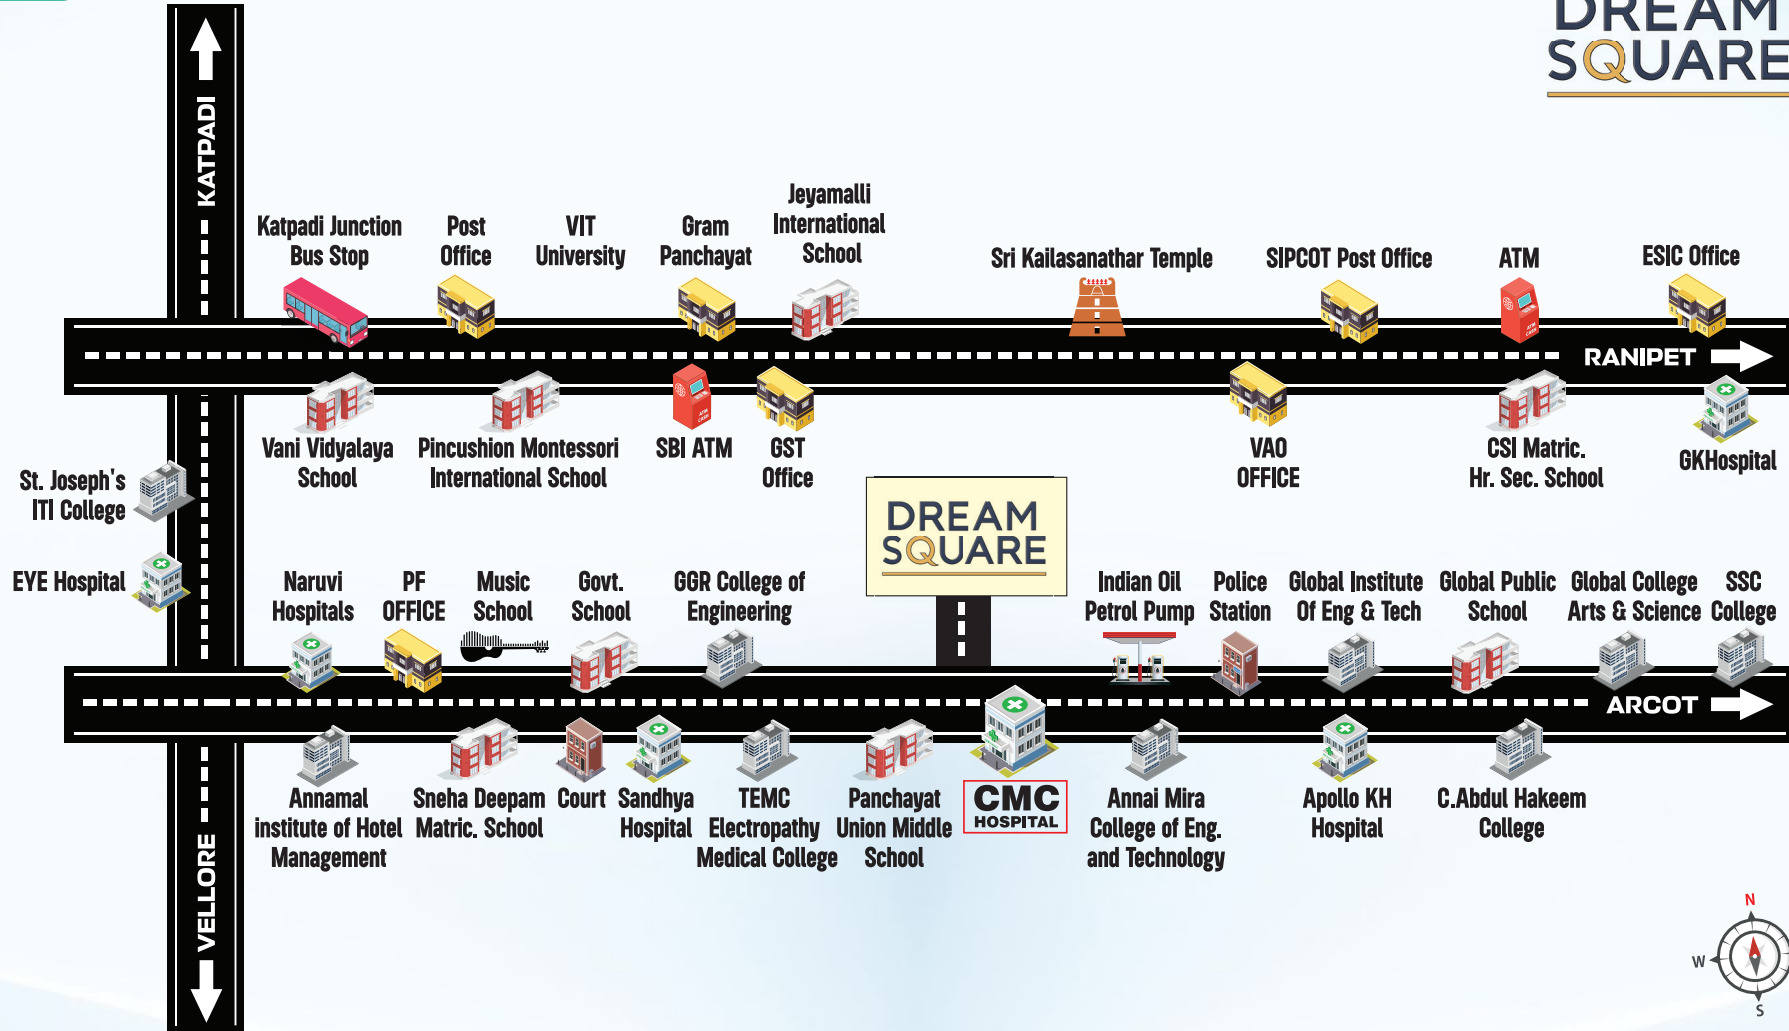

DREAM SQUARE

Map not to scale

DREAM SQUARE

ARAPPAKKAM VILLAGE, WALAJAH TALUK,
RANIPETTAI DISTRICT.

Disclaimer :-

- Roads and OSR handed over to the local panchayat through gift deed.
- This brochure is illustrate and cannot be treated as legal document.